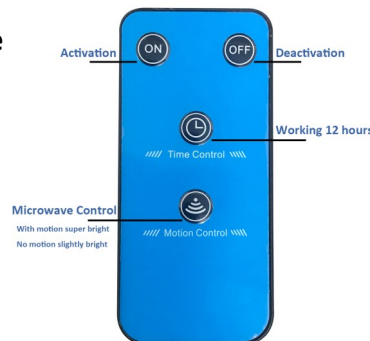

SOLAS (Solar LED Advance Smartlight) - Solar LED Flood Light

DESCRIPTION:

JLS China's Commercial Solar Flood Light, a stand along Off Grid Outdoor Lighting System. It allows the lamp to be suitable for all location, entryways, garages, pathways, sheds and remote areas.

FEATURES & BENEFITS:

- ◆ Wattage Options: 6/12/15 Watt
- ◆ CCT Options: 3000K/4000K/5000K/5700K
- ◆ Remote Control
- ◆ IP65 Rating
- ◆ Build in Microwave sensor
- ◆ Solar Fixture come with 2.5 meters between lamp and solar panel
- ◆ Working temperature: -25°C-40°C
- ◆ 2 Years Warranty
- ◆ **OEM and Customization Available**

Specifications are typical values and may change without notification

efficiency. illuminated.

Solar Flood Light — Generation III

SPECIFICATIONS TABLE

Model	J168-SOL-6-F	J168-SOL-12-F	J168-SOL-15-F
LED Wattage	6W	12W	15W
Efficacy	100lm/W	100lm/W	100lm/W
Lumens	600lm	1,200lm	1,500lm
Solar Panel Power	Poly-Si (6V/10W)	Poly-Si (12V/18W)	Poly-Si (12V/30W)
Battery Capacity	Li-Ion 3.7V, 5.2Ah	Li-Ion 7.4V, 5.2Ah	Li-Ion 7.4V, 7.8Ah
Illumination Angle	120°		
Charge Time	3 - 4 Hours		
Operating Day	12-14 hours without Sun With Occupancy Sensor		
IP Rating	IP65		
Life (L70)	30,000+ Hours		
Power Source	Off Grid System		
CCT (K)	3000K / 4000K / 5000K / 5700K		
Operational Temperatures	-25°C — 40°C		
Housing Finish	Black		
Housing Material	Aluminum, Bracket is Iron		
Environment	Outdoor wet location		
Feature	Multi function control		
Warranty	2 years		